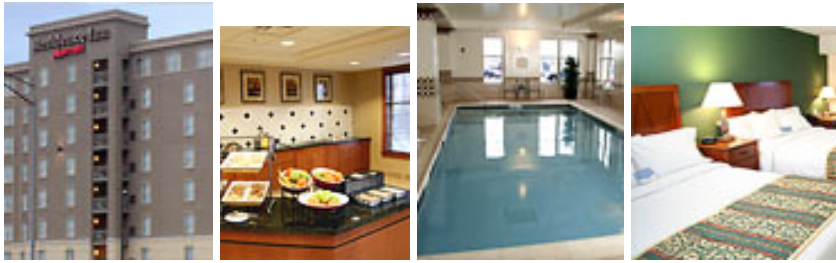

## Residence Inn St Louis Downtown

**RATE: \$119 per night**

Approx 9 miles from Soccerdome Complex and approx 16 miles from Concord Complex

525 S. Jefferson Avenue St. Louis, Missouri 63103 USA

Phone: 1-314-289-7500 **BLOCK NAME: Soccer Excellence (please book your rooms from this block)**