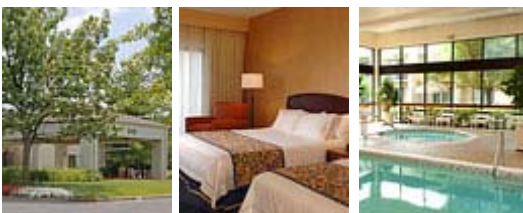

828 N New Ballas Road Creve Coeur, Missouri 63146 USA

Phone: 1-314-993-0515

BLOCK NAME: Soccer Excellence (please book your rooms from this block)

Fax: 1-314-993-1354

Hotel Highlights

- [This hotel has a smoke-free policy](#)
- The Courtyard St. Louis Creve Coeur offers 154 newly renovated guest rooms and 8 suites
- This Marriott hotel in Creve Coeur Missouri is off I-270, near downtown and St. Louis Westport Plaza
- 1,274 sq ft among 2 meeting rooms, food and beverage and A/V service at this hotel in Creve Coeur MO