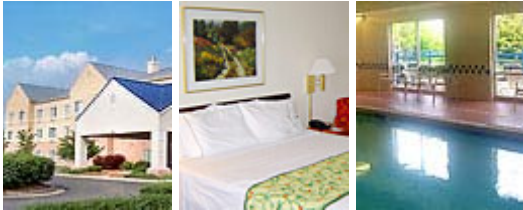

Fairfield Inn by Marriott

RATE: $84.24 per night

Approx 8 miles from Soccerdome Complex and approx 5 miles from Concord Complex

1680 Fenton Business Park Court Fenton, Missouri 63026

Phone: 1-636-305-1500

BLOCK NAME: Soccer Excellence (please book your rooms from this block)

Fax : 1-636-305-1900

Hotel Highlights

- [This hotel has a smoke-free policy](#)
- Smoke-free policy
- Free High Speed Internet
- Enjoy the Early Eats complimentary hot breakfast, featuring the Jimmy Dean breakfast sandwich.

TownPlace Suites by Marriott

RATE: $84.24 per night

Approx 8 miles from Soccerdome Complex and approx 5 miles from Concord Complex