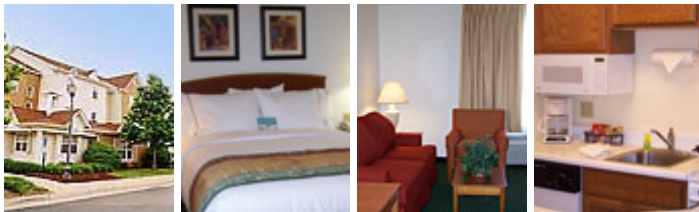

1662 Fenton Business Park Court Fenton, MO 63026

Phone: 1-636-305-7000

BLOCK NAME: Soccer Excellence (please book your rooms from this block)

Fax: 1-636-305-7676

Hotel Highlights

- [This hotel has a smoke-free policy](#)
- Neighborhood-style living featuring comfortable, casual suites at a great value.
- Warm, inviting staff, available 24/7, that will make you feel right at home.
- Pets are welcome! $100.00 non refundable pet cleaning fee applies.

Courtyard St. Louis Creve Coeur

RATE: $75.00 per night

Approx 16 miles from Soccerdome Complex and approx 13 miles from Concord Complex